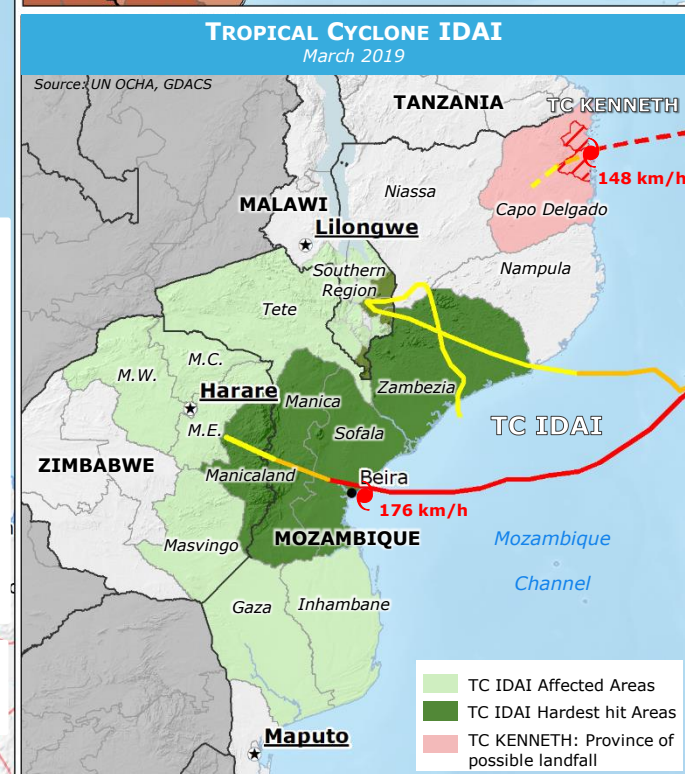

Comoros, Mozambique, Tanzania | Tropical Cyclone KENNETH

© European Union, 2019. Map produced by JRC. The boundaries and the names shown on this map do not imply official endorsement or acceptance by the European Union.