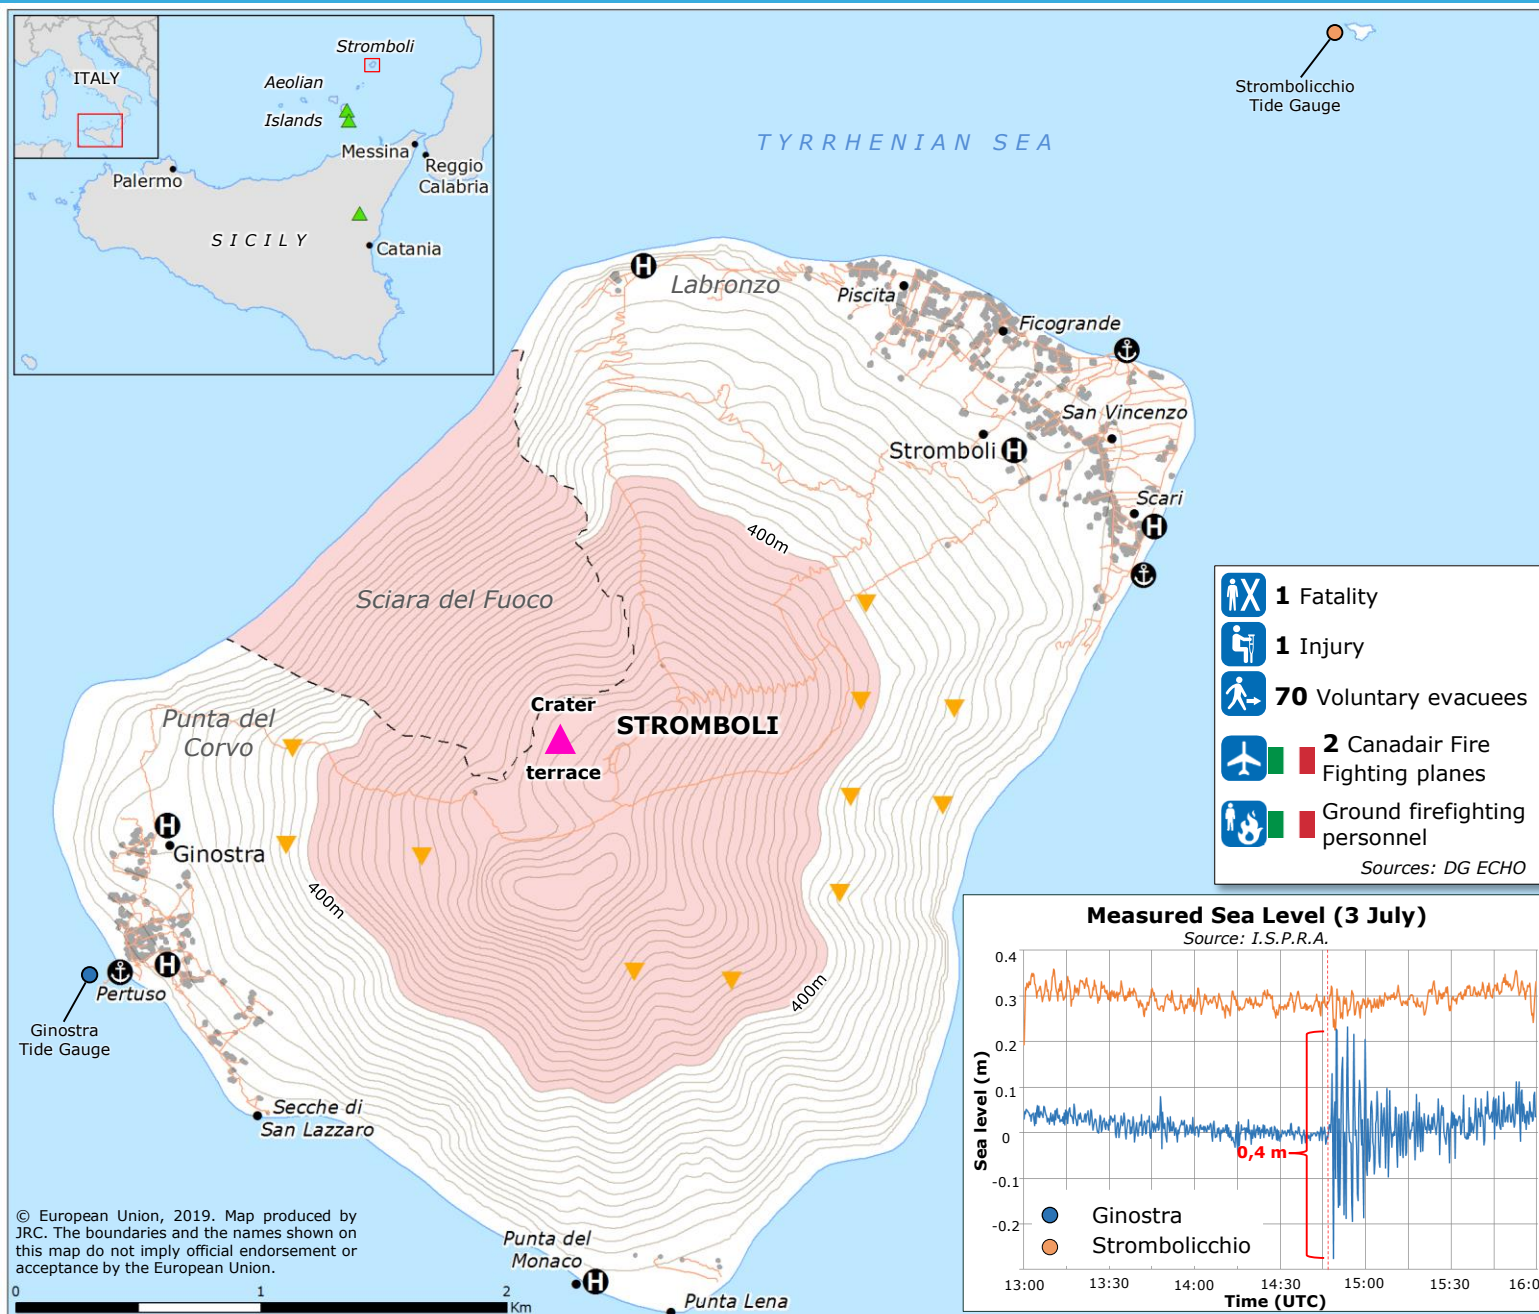

# Italy, Sicily | Stromboli Volcano Eruption of 3 July

- 1** Fatality
- 1** Injury
- 70** Voluntary evacuees
- 2** Canadair Fire Fighting planes
- Ground firefighting personnel**

Sources: DG ECHO

### SIGNIFICANT STROMBOLI VOLCANO ERUPTION SINCE 1900

(Source: NOAA NCEI)

Date	Associated Events
3 Jul 1916	
22 May 1919	
11 Sept 1930	
20 Aug 1944	
Feb-Mar 1954	
24 Jul 1986	
20 Oct 2001	
30 Dec 2002	

- Volcano
- Active volcano
- No-access Zone
- Active Fires detected by JRC-EFFIS as of 4 July (VIIRS)
- Settlement
- Landslide
- Tsunami
- Heliport
- Sea Jetty

© European Union, 2019. Map produced by JRC. The boundaries and the names shown on this map do not imply official endorsement or acceptance by the European Union.

Sources: GDACS, Smithsonian Institute, Lipari Municipality