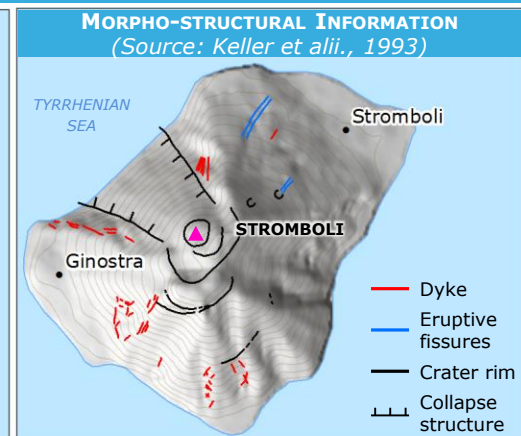

# Italy, Sicily | Stromboli Volcano Eruption of 3 July

- 1** Fatality
- 1** Injury
- 70** Voluntary evacuees
- 2** Canadair Fire Fighting planes
- Ground firefighting personnel**

Sources: DG ECHO

### SIGNIFICANT STROMBOLI VOLCANO ERUPTION SINCE 1900

(Source: NOAA NCEI)

Date	Associated Events
3 Jul 1916	
22 May 1919	
11 Sept 1930	
20 Aug 1944	
Feb-Mar 1954	
24 Jul 1986	
20 Oct 2001	
30 Dec 2002	

- Volcano
- Active volcano
- No-access Zone
- Active Fires detected by JRC-EFFIS as of 4 July (VIIRS)
- Settlement
- Landslide
- Tsunami
- Heliport
- Sea Jetty