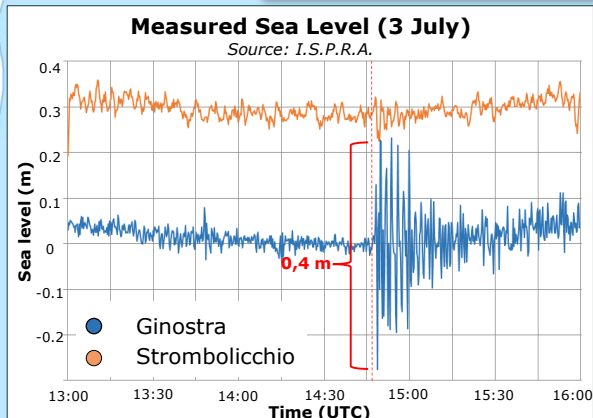

# Italy, Sicily | Stromboli Volcano Eruption of 3 July

- 1** Fatality
- 1** Injury
- 70** Voluntary evacuees
- 2** Canadair Fire Fighting planes
- Ground firefighting personnel**

Sources: DG ECHO

### SIGNIFICANT STROMBOLI VOLCANO ERUPTION SINCE 1900

(Source: NOAA NCEI)

Date	Associated Events
3 Jul 1916	
22 May 1919	
11 Sept 1930	
20 Aug 1944	
Feb-Mar 1954	
24 Jul 1986	
20 Oct 2001	
30 Dec 2002	

- Volcano
- Active volcano
- No-access Zone
- Active Fires detected by JRC-EFFIS as of 4 July (VIIRS)
- Settlement
- Landslide
- Tsunami
- Heliport
- Sea Jetty