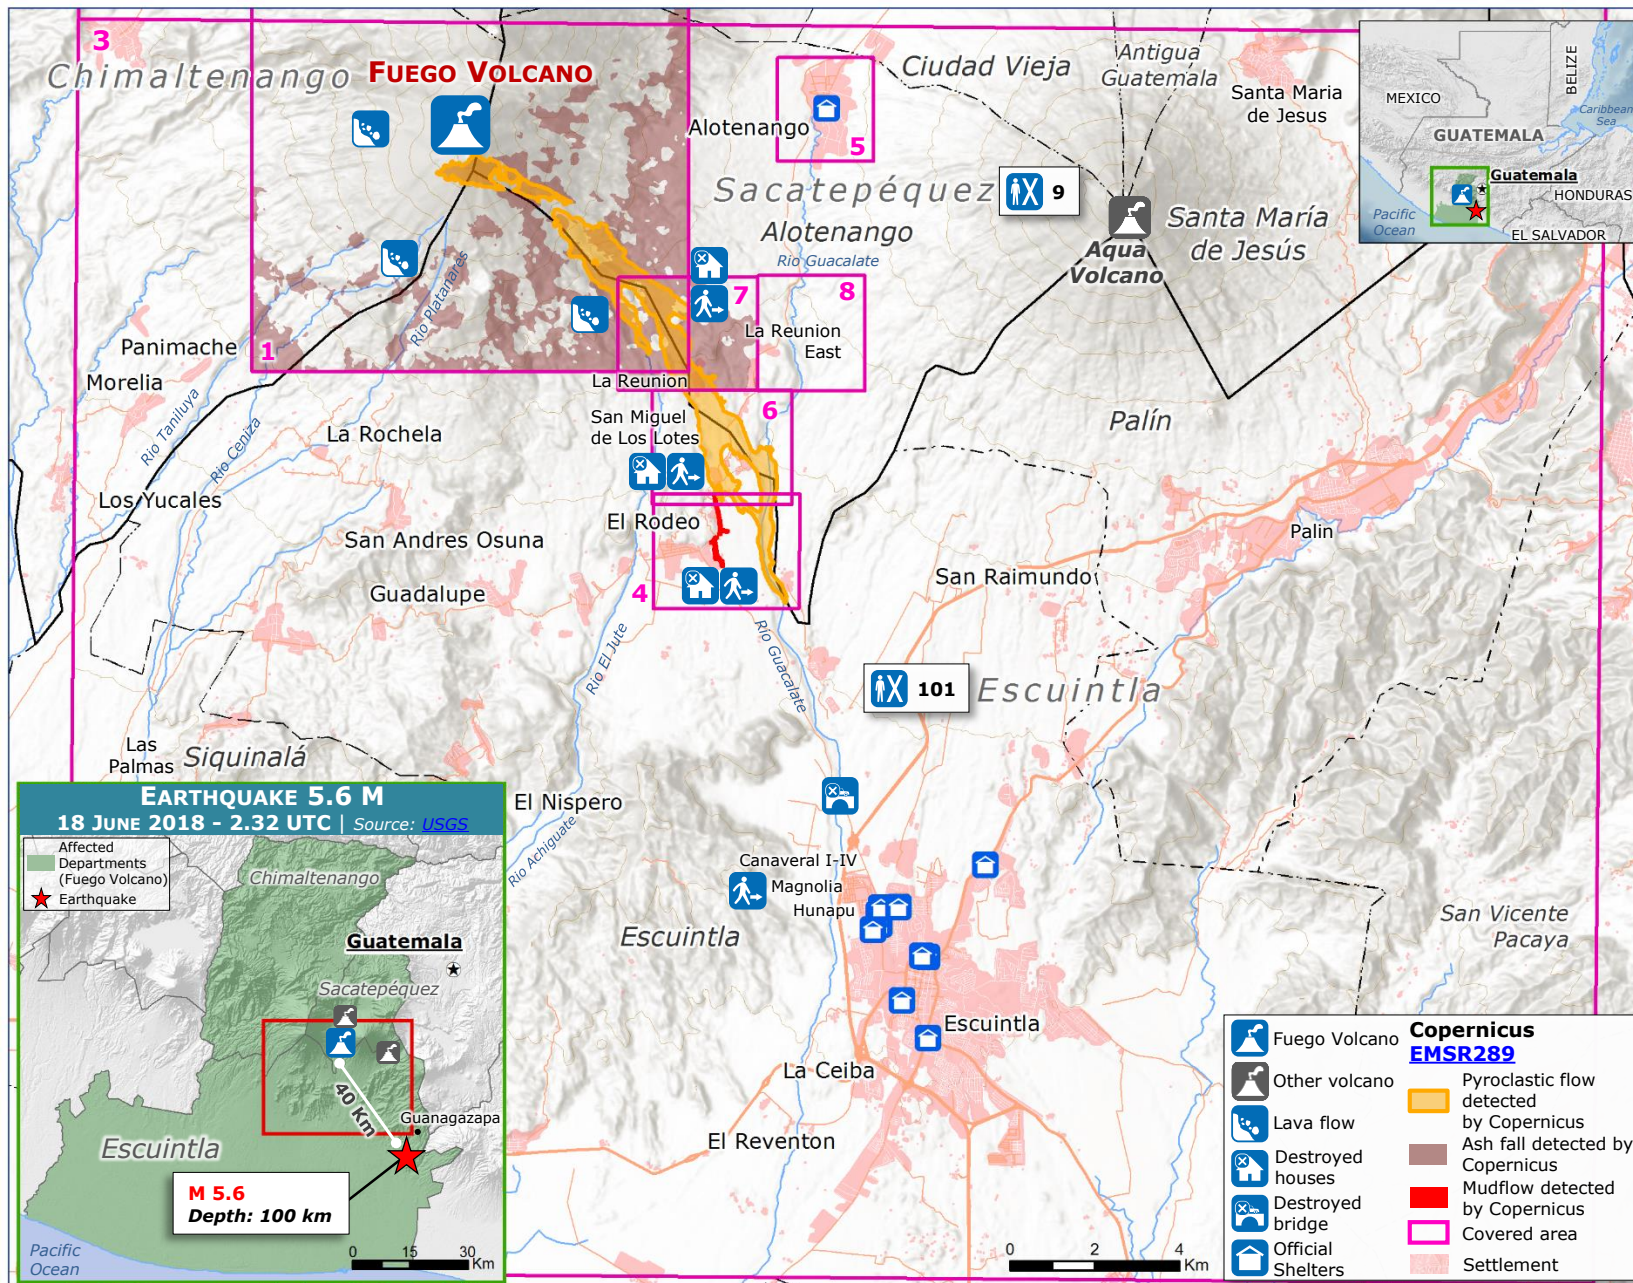

Guatemala | Fuego Volcano Eruption and Earthquake 5.6 M

IMPACT OVERVIEW as of 18 June

Source: CONRED, DG ECHO

- 110** Fatalities
- 197** People missing
- 12 823** People evacuated
- 3 613** People in 17 official shelters
- 1 200** People in 19 un-official shelters
- 1 714 387** People potentially at risk

EU CIVIL PROTECTION MECHANISM (EUCPM) as of 18 June

EUCPM has been activated following the request for assistance from the civil protection authorities in Guatemala (CONRED) for expertise in volcanology, early warning and contingency planning.

COPERNICUS CRISIS INFORMATION

Source: Copernicus EMSR289

7-DAYS RAINFALL FORECAST

Source: NOAA-GFS