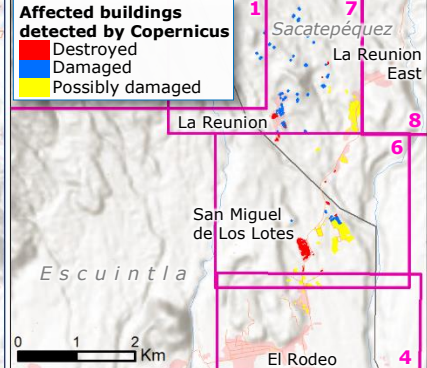

COPERNICUS CRISIS INFORMATION

Source: Copernicus EMSR289