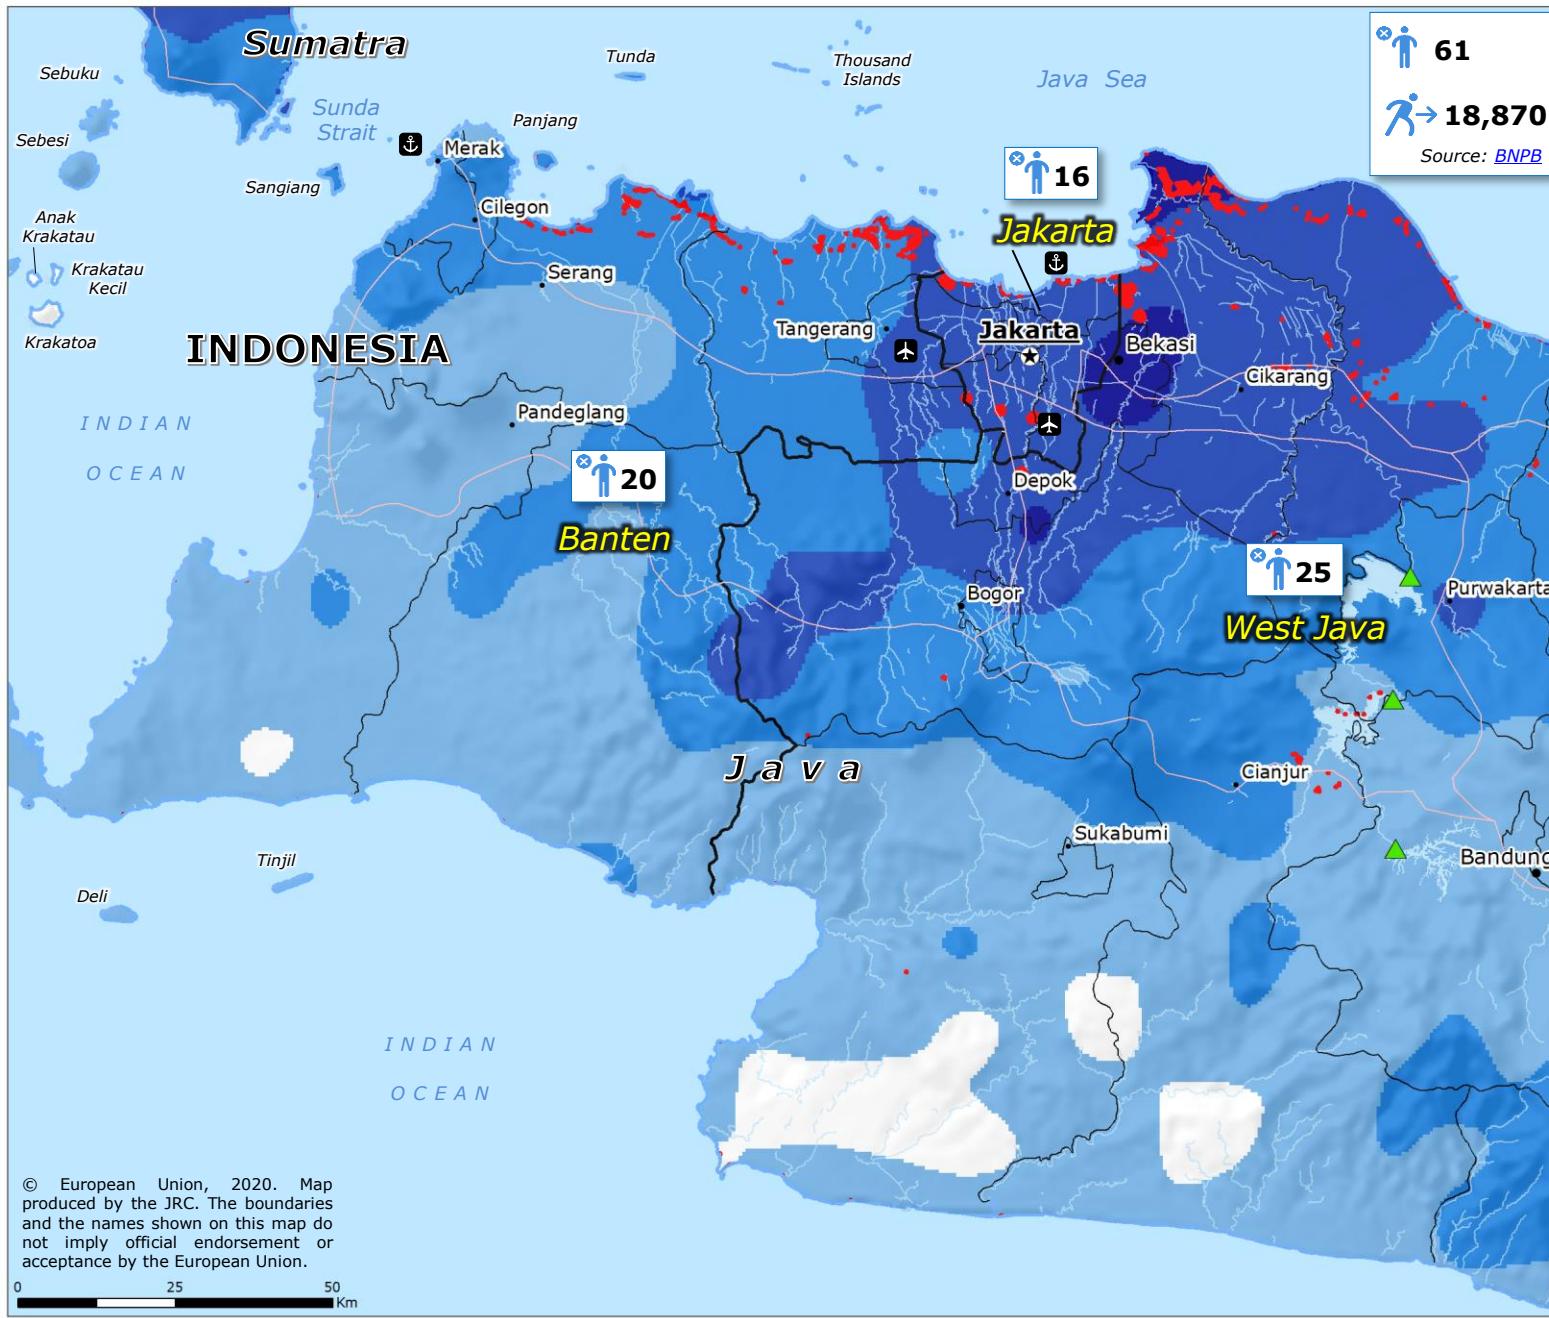

Indonesia | Flood

61
18,870
 Source: [BNPB](#)

PAST 15-DAYS PRECIPITATION ACCUMULATION (mm)
25 Dec 2019 - 8 Jan 2020
Source: [NASA-GPM](#)

Fatalities
 Displaced
 Dam
 Road
 River
 Main airport
 Main port

FLOOD DETECTION
As of 8 January
Source: [NASA-MODIS](#)

Flooded area

Name Affected provinces

Regency
 Province

© European Union, 2020. Map produced by the JRC. The boundaries and the names shown on this map do not imply official endorsement or acceptance by the European Union.