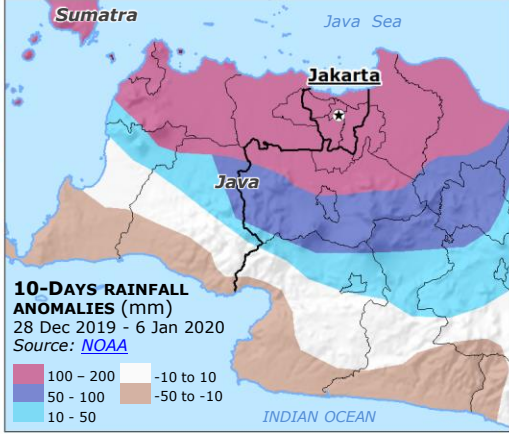

Indonesia | Flood

61
18,870
 Source: [BNPB](#)

PAST 15-DAYS PRECIPITATION ACCUMULATION (mm)
25 Dec 2019 - 8 Jan 2020
Source: [NASA-GPM](#)

Fatalities
 Displaced
 Dam
 Road
 River
 Main airport
 Main port