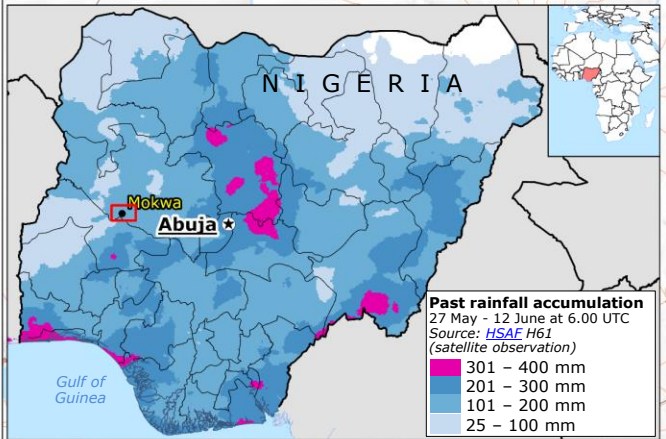

# Nigeria | Flood impact in Mokwa Town

### IMPACT OVERVIEW IN MOKWA AREA

Source: DG ECHO, UN OCHA, IFRC

|                           |                                    |
|---------------------------|------------------------------------|
| <b>208</b> Fatalities     | <b>3 000</b> Displaced people      |
| <b>184</b> Missing people | <b>3 018</b> Affected people       |
| <b>213</b> Injured people | <b>470</b> Damaged houses          |
|                           | <b>190</b> Possibly damaged houses |

Source: UNOSAT

- UNOSAT 4139 Area of Interest (AoI)
- Flooded area 27 May - 11 June  
Source: Copernicus EMS GloFAS GFM, UNOSAT 4137, 4138, 4139 (within AoI)
- Built-up area/settlement  
Source: OSM
- Road
- River
- Local Government Area (LGA) boundary
- State boundary