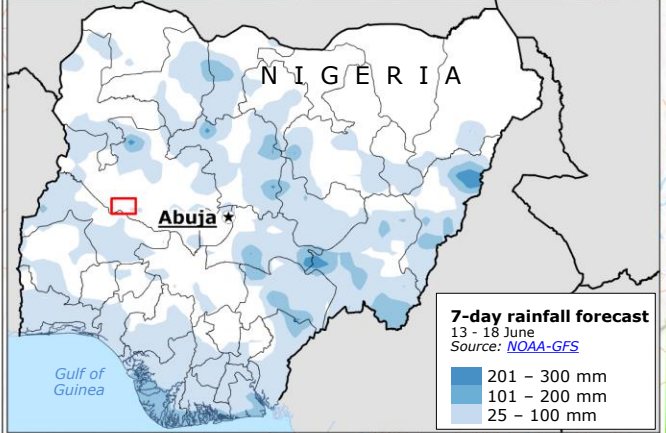

Nigeria | Flood impact in Mokwa Town

IMPACT OVERVIEW IN MOKWA AREA

Source: DG ECHO, UN OCHA, IFRC

208 Fatalities	3 000 Displaced people
184 Missing people	3 018 Affected people
213 Injured people	470 Damaged houses
	190 Possibly damaged houses

Source: UNOSAT

- UNOSAT 4139 Area of Interest (AoI)
- Flooded area 27 May - 11 June
  Source: Copernicus EMS GloFAS GFM, UNOSAT 4137, 4138, 4139 (within AoI)
- Built-up area/settlement
  Source: OSM
- Road
- River
- Local Government Area (LGA) boundary
- State boundary