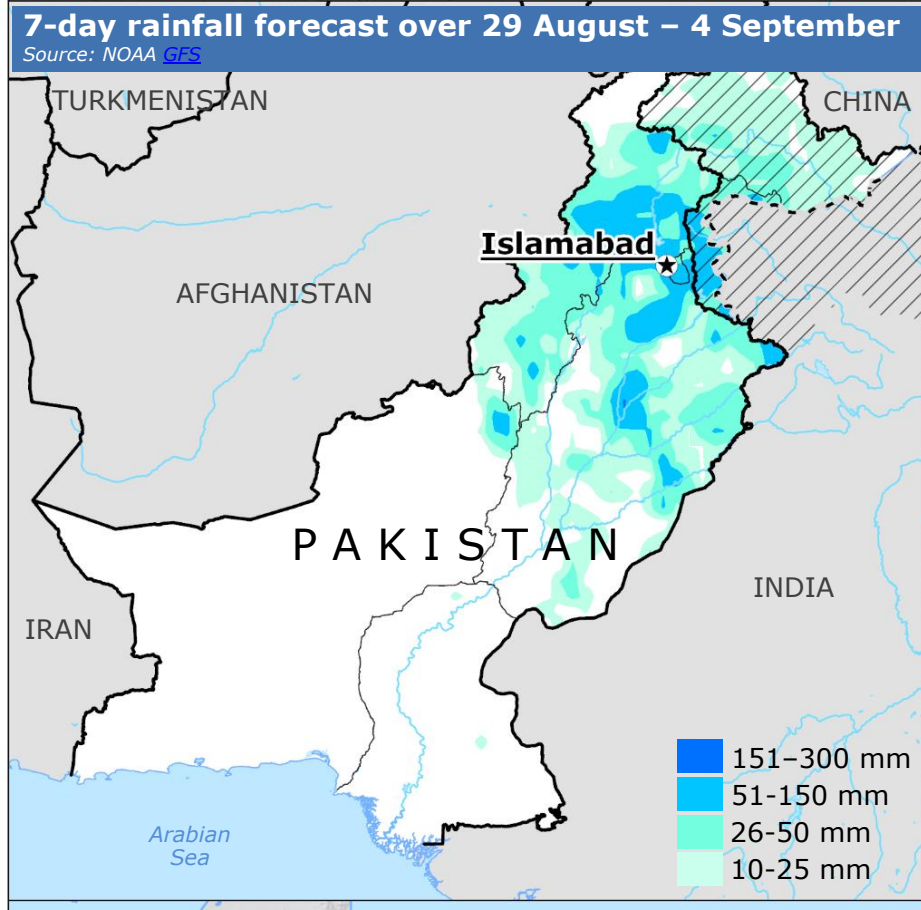

Pakistan | Severe weather and floods update

IMPACT OVERVIEW

over 26 June – 28 August
as at 10:00 UTC
Source: NDMA

- 806** Fatalities
- 1 110** Injured people
- 1 711** Fully damaged houses
- 6 227** Partially damaged houses

Previous version of the map on the same topic (2025) on the ERCC portal: [19 August](#), [29 July](#), [18 July](#).
The pictorial representation does not purport to be the political map of India nor Pakistan.
© European Union 2025. Map produced by the JRC. The boundaries and the names shown on this map do not imply official endorsement or acceptance by the European Union.