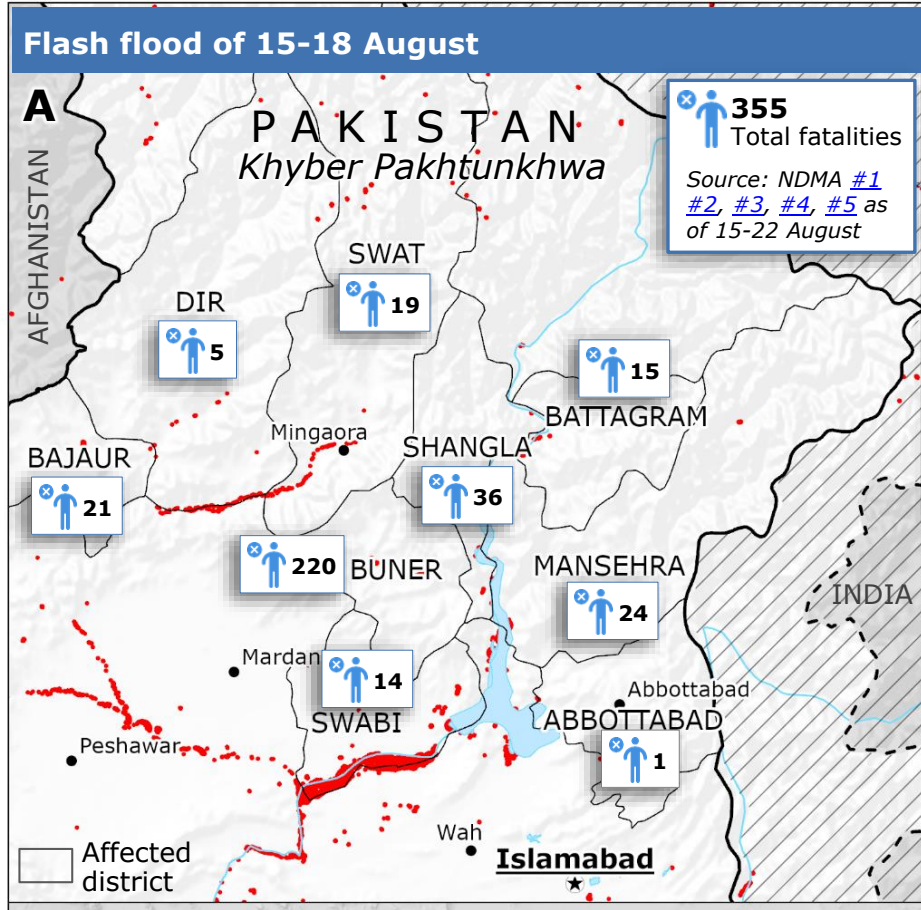

Pakistan | Severe weather and floods update

IMPACT OVERVIEW

over 26 June – 28 August
as at 10:00 UTC
Source: NDMA

- 806** Fatalities
- 1 110** Injured people
- 1 711** Fully damaged houses
- 6 227** Partially damaged houses

Previous version of the map on the same topic (2025) on the ERCC portal: [19 August](#), [29 July](#), [18 July](#).
The pictorial representation does not purport to be the political map of India nor Pakistan.
© European Union 2025. Map produced by the JRC. The boundaries and the names shown on this map do not imply official endorsement or acceptance by the European Union.