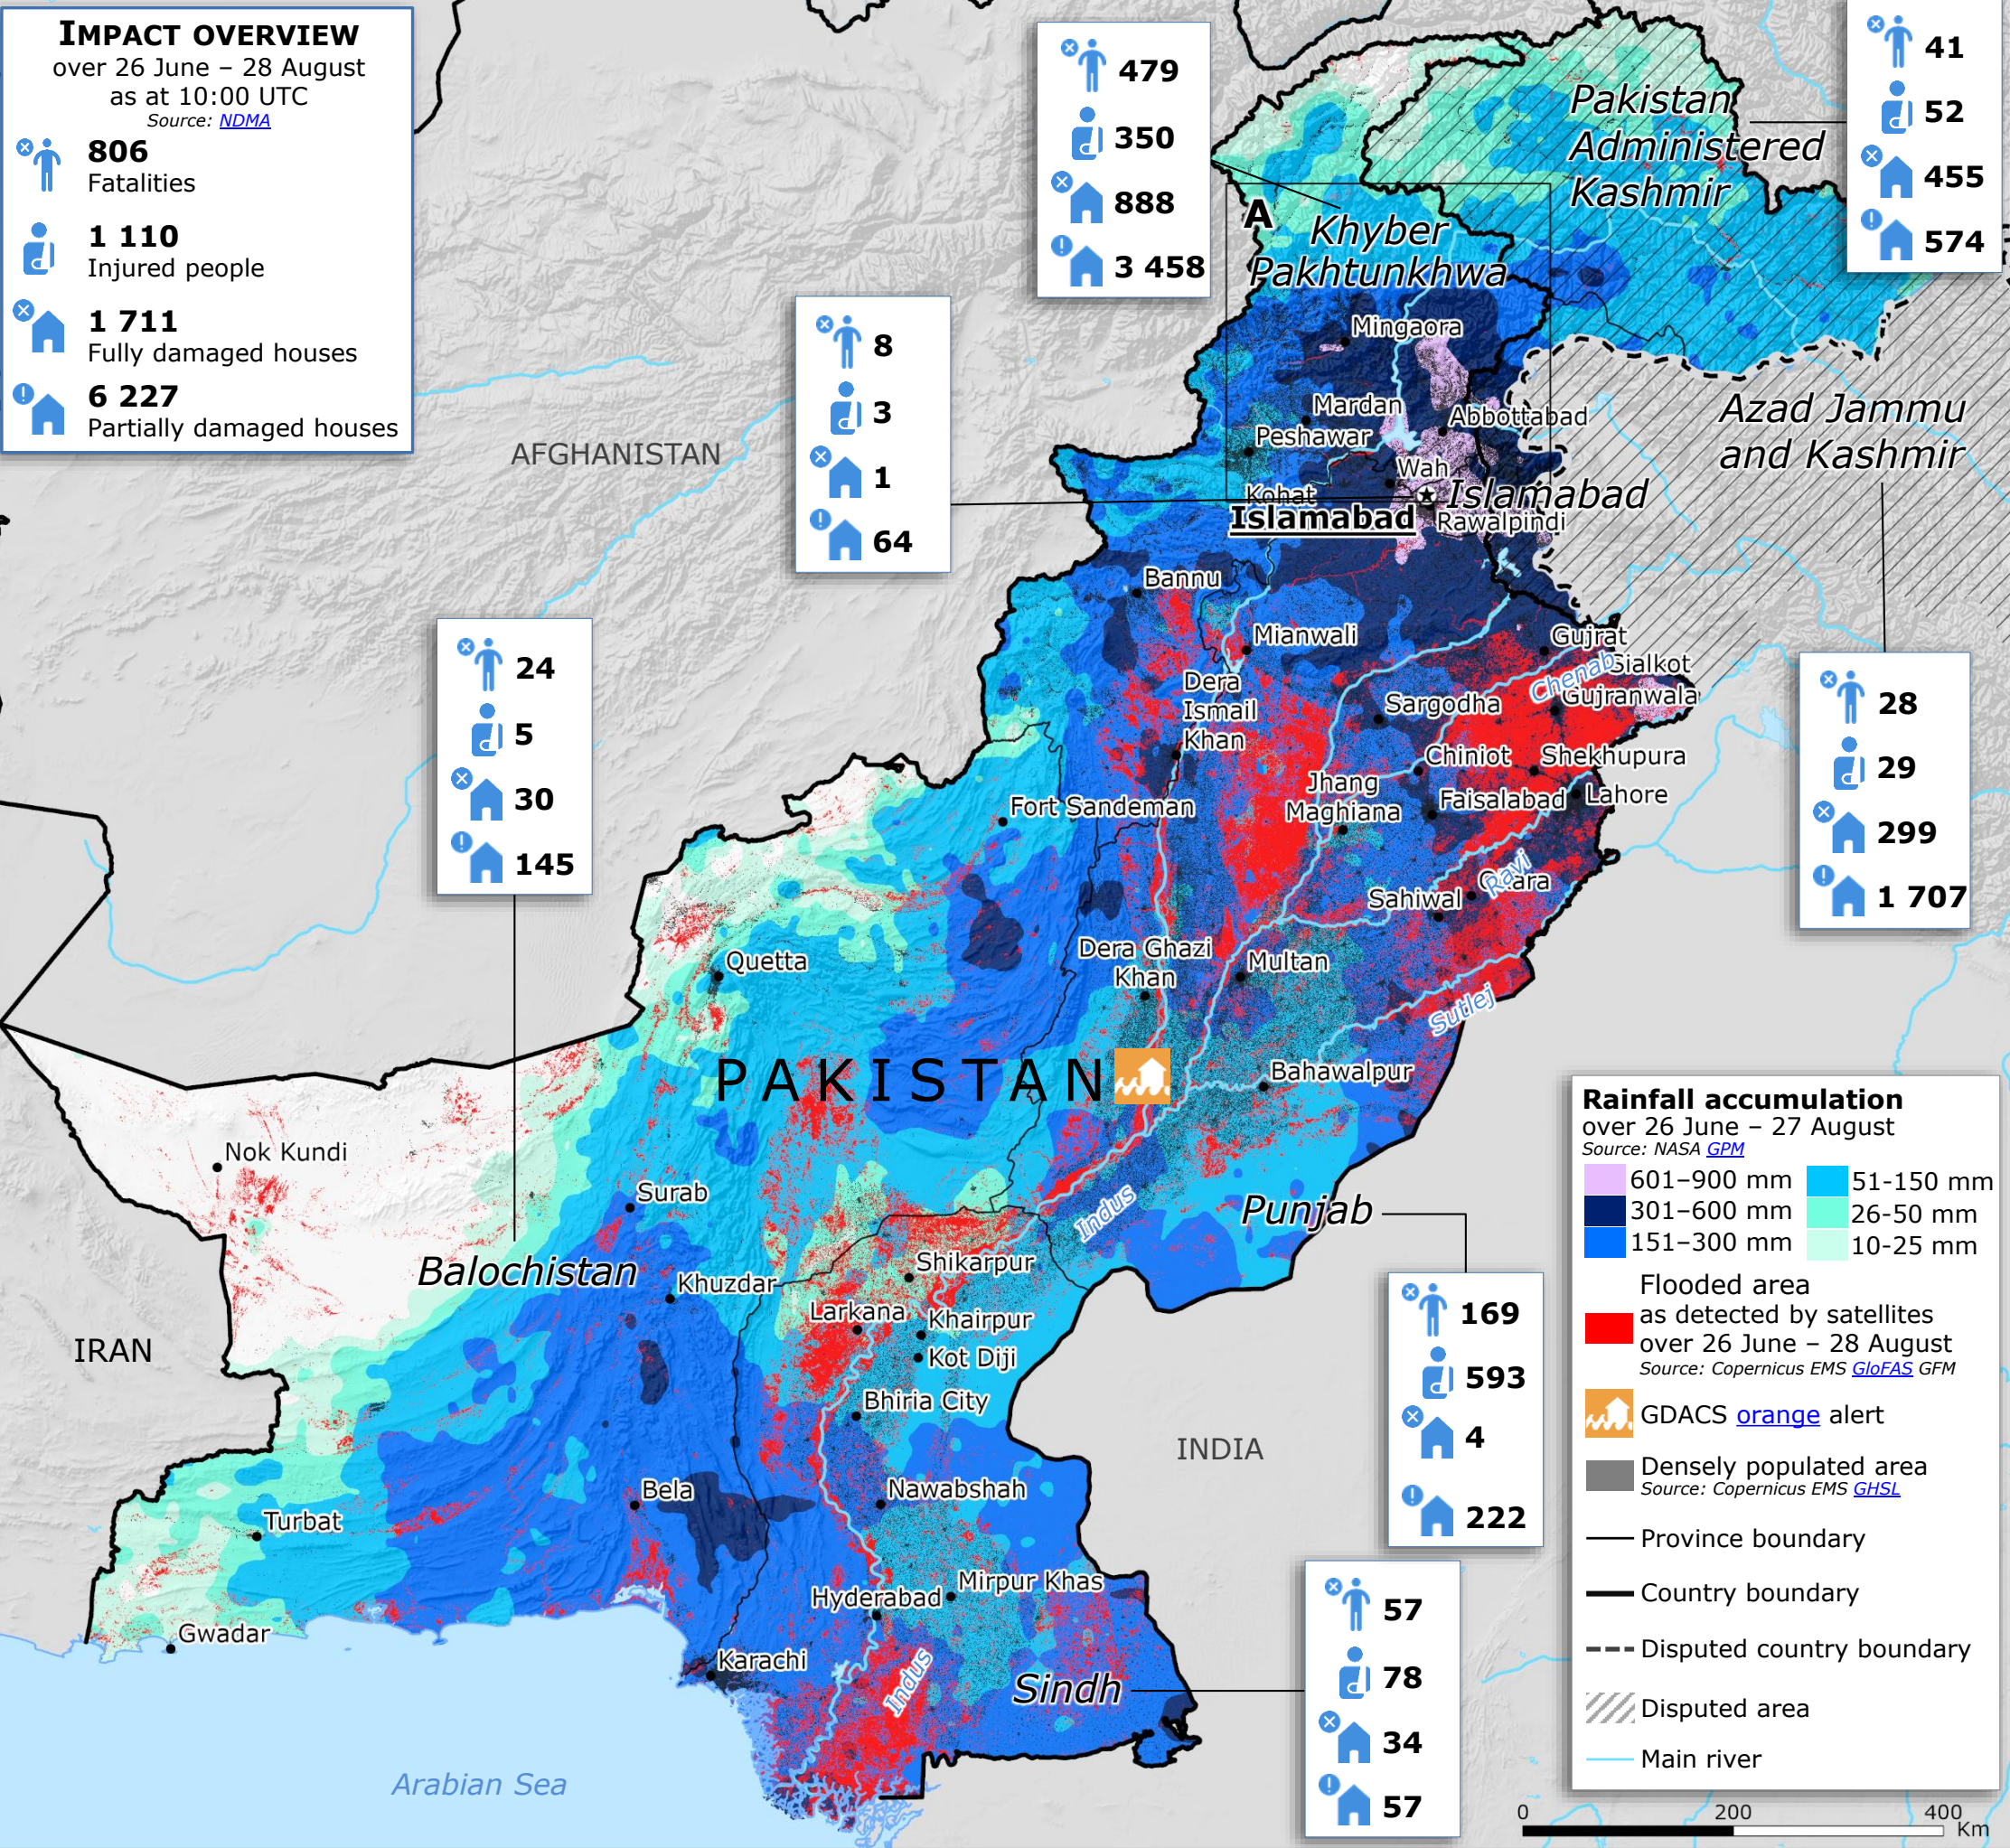

Pakistan | Severe weather and floods update

IMPACT OVERVIEW

over 26 June – 28 August
as at 10:00 UTC
Source: NDMA

- 806** Fatalities
- 1 110** Injured people
- 1 711** Fully damaged houses
- 6 227** Partially damaged houses

Previous version of the map on the same topic (2025) on the ERCC portal: [19 August](#), [29 July](#), [18 July](#).
The pictorial representation does not purport to be the political map of India nor Pakistan.
© European Union 2025. Map produced by the JRC. The boundaries and the names shown on this map do not imply official endorsement or acceptance by the European Union.