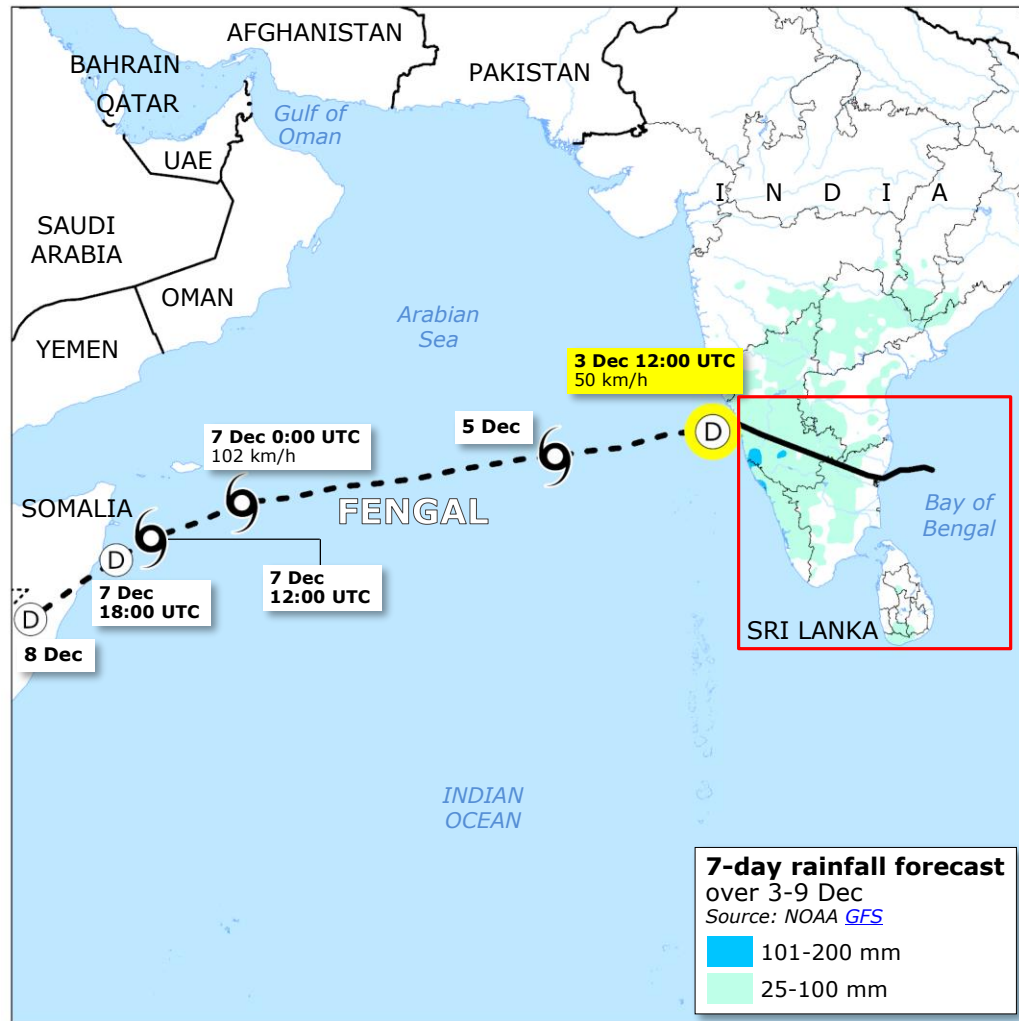

# Sri Lanka, India | Severe weather and tropical cyclone FENGAL

**IMPACT OVERVIEW**  
Source: DMC as of 3 December, DG ECHO Flash as of 2 December

**SRI LANKA**

- 18 Fatalities
- 19 Injured people
- 5 080 Displaced people
- 468 732 Affected people
- 64 Shelters
- 107 Destroyed houses
- 2 613 Damaged houses

**INDIA**

- 3 Fatalities
- Hundreds displaced people

\*The speeds in the boxes represent the sustained winds.  
© European Union, 2024. Map produced by the JRC. It may not represent the latest updated official data. The boundaries and the names shown on this map do not imply official endorsement or acceptance by the European Union.