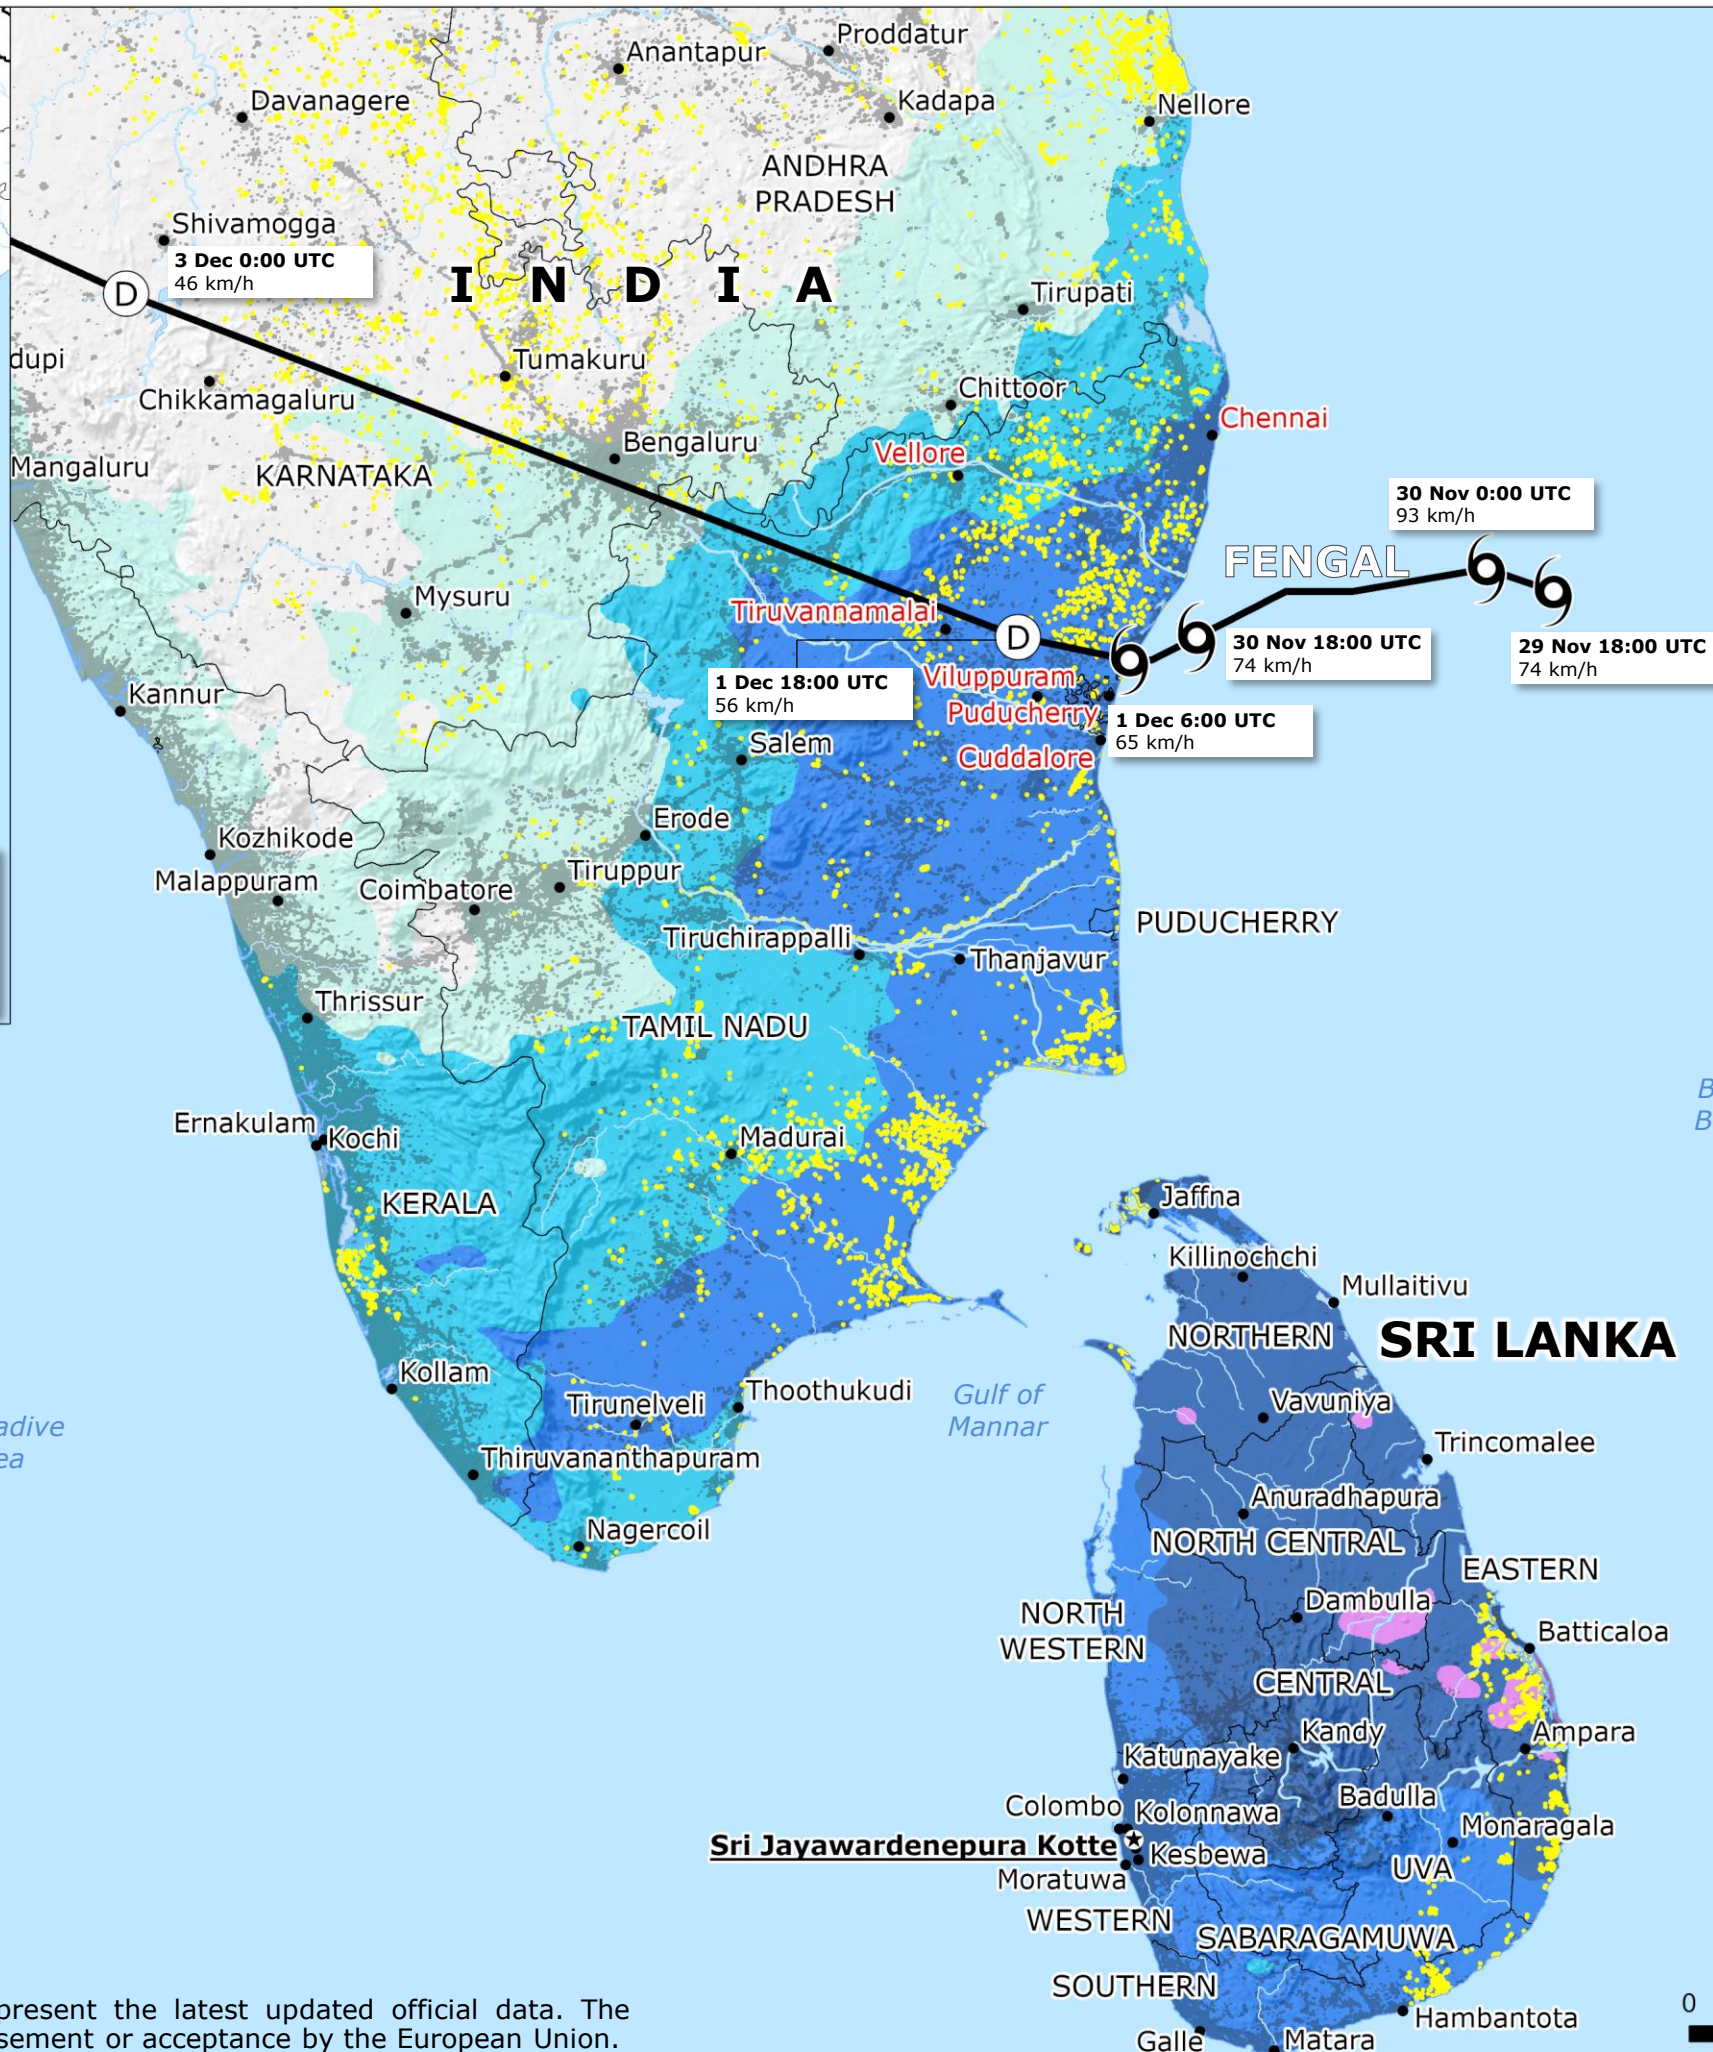

# Sri Lanka, India | Severe weather and tropical cyclone FENGAL

**IMPACT OVERVIEW**  
Source: DMC as of 3 December, DG ECHO Flash as of 2 December

**SRI LANKA**

- 18 Fatalities
- 19 Injured people
- 5 080 Displaced people
- 468 732 Affected people
- 64 Shelters
- 107 Destroyed houses
- 2 613 Damaged houses

**INDIA**

- 3 Fatalities
- Hundreds displaced people

\*The speeds in the boxes represent the sustained winds.  
© European Union, 2024. Map produced by the JRC. It may not represent the latest updated official data. The boundaries and the names shown on this map do not imply official endorsement or acceptance by the European Union.