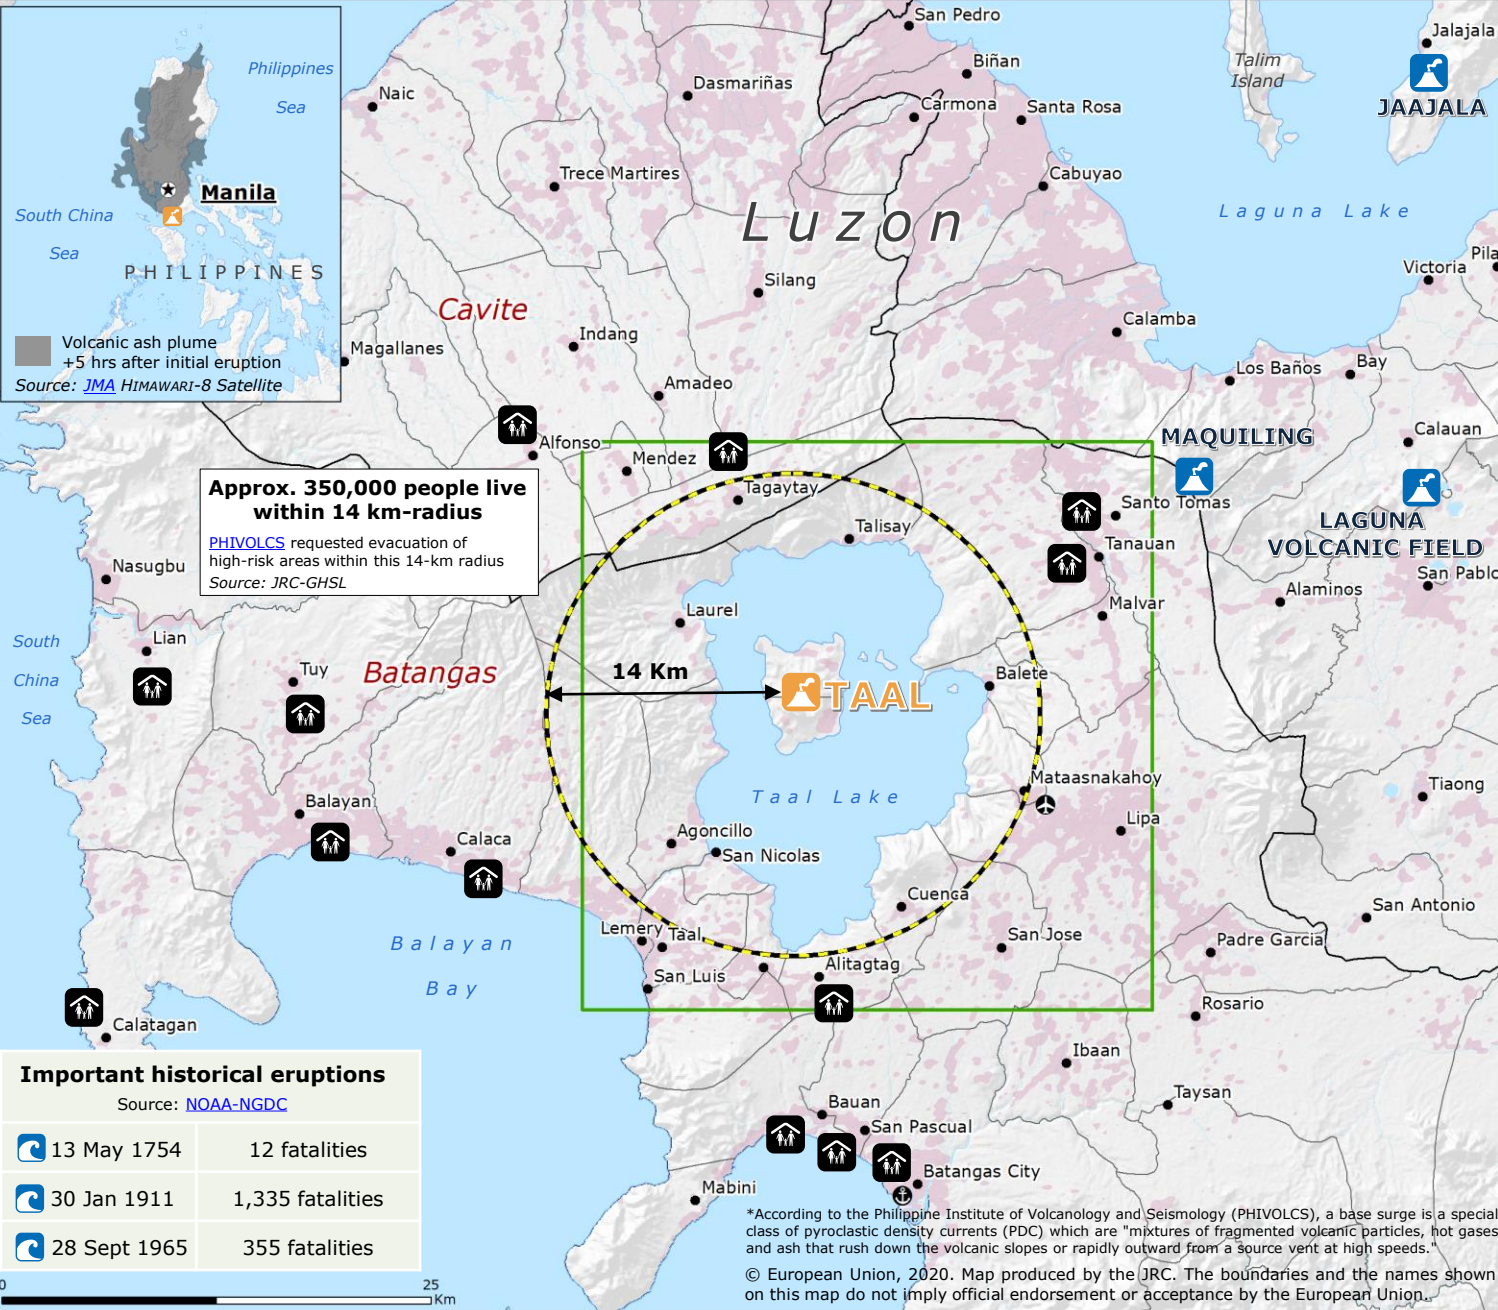

Philippines | Taal volcano

- Taal volcano [GDACS](#) Orange Alert
- Active volcano
- Tsunami triggered by historical eruption
- Evacuation zone
- Copernicus [EMSR418](#) Detection
- Area of interest
- Populated area
- Name* Affected provinces
- Cities and municipalities division
- Province boundary
- Airport
- Port