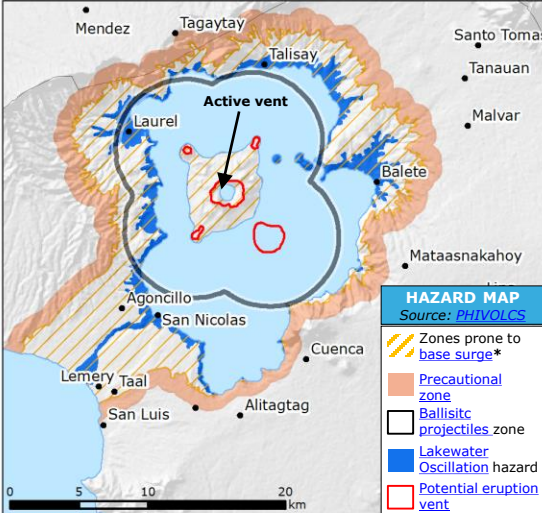

Philippines | Taal volcano

- Taal volcano [GDACS](#) Orange Alert
- Active volcano
- Tsunami triggered by historical eruption
- Evacuation zone
- Copernicus [EMSR418](#) Detection
- Area of interest
- Populated area
- Name* Affected provinces
- Cities and municipalities division
- Province boundary
- Airport
- Port