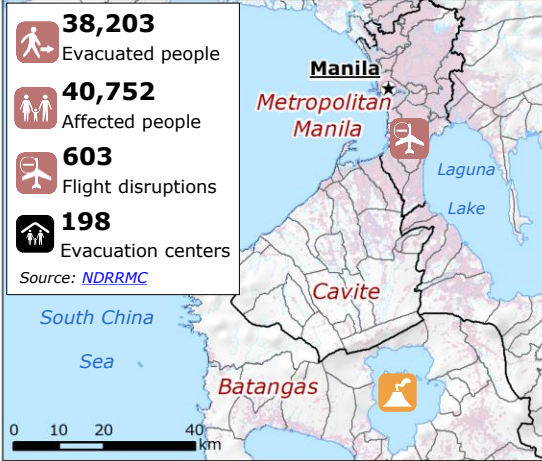

Philippines | Taal volcano

- Taal volcano [GDACS](#) Orange Alert
- Active volcano
- Tsunami triggered by historical eruption
- Evacuation zone
- Copernicus [EMSR418](#) Detection
- Area of interest
- Populated area
- Name* Affected provinces
- Cities and municipalities division
- Province boundary
- Airport
- Port