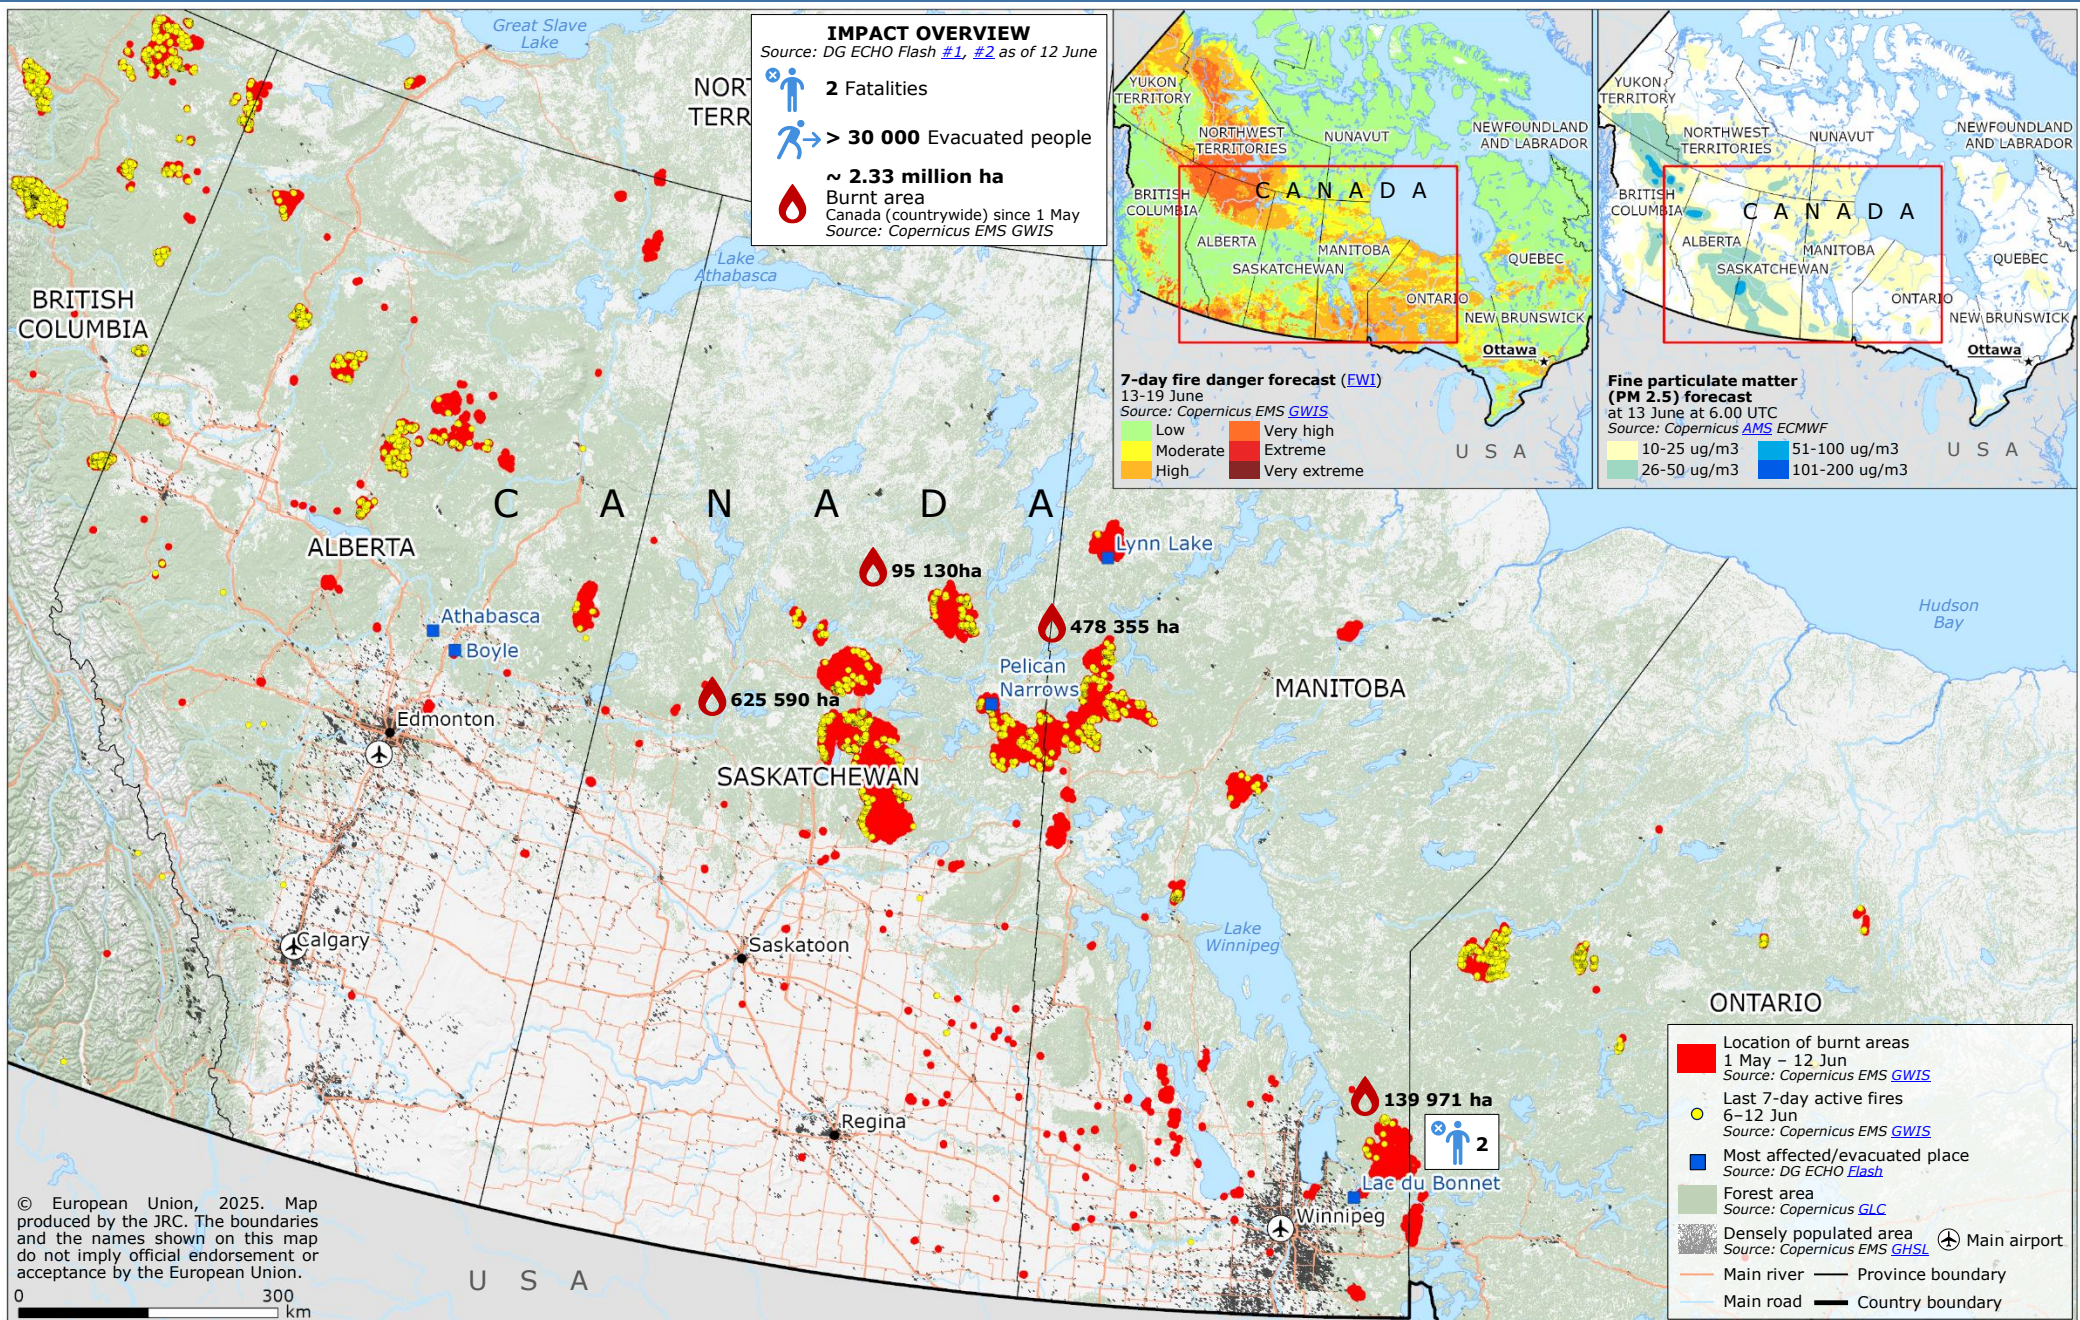

Canada | Wildfires

© European Union, 2025. Map produced by the JRC. The boundaries and the names shown on this map do not imply official endorsement or acceptance by the European Union.

0 300 km