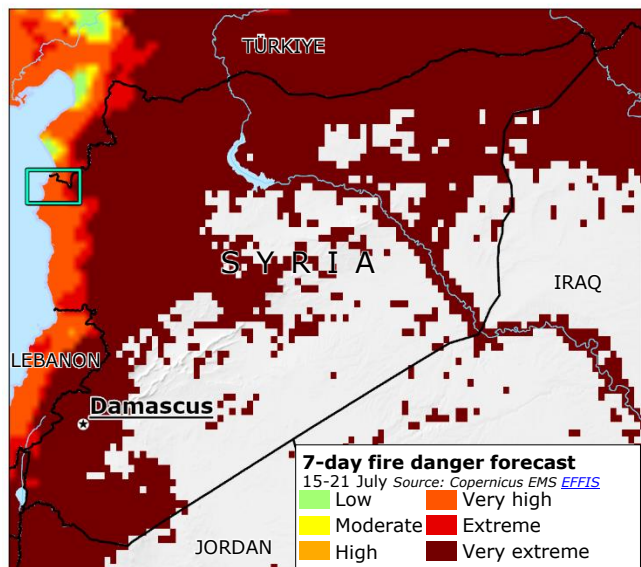

# Syria | Wildfires and EU response update

**IMPACT OVERVIEW**  
Source: [IFRC](#), Health Sector

- 15** Injured people
- up to **25 000** Displaced people\*
- 25 000** Directly/indirectly affected people\*