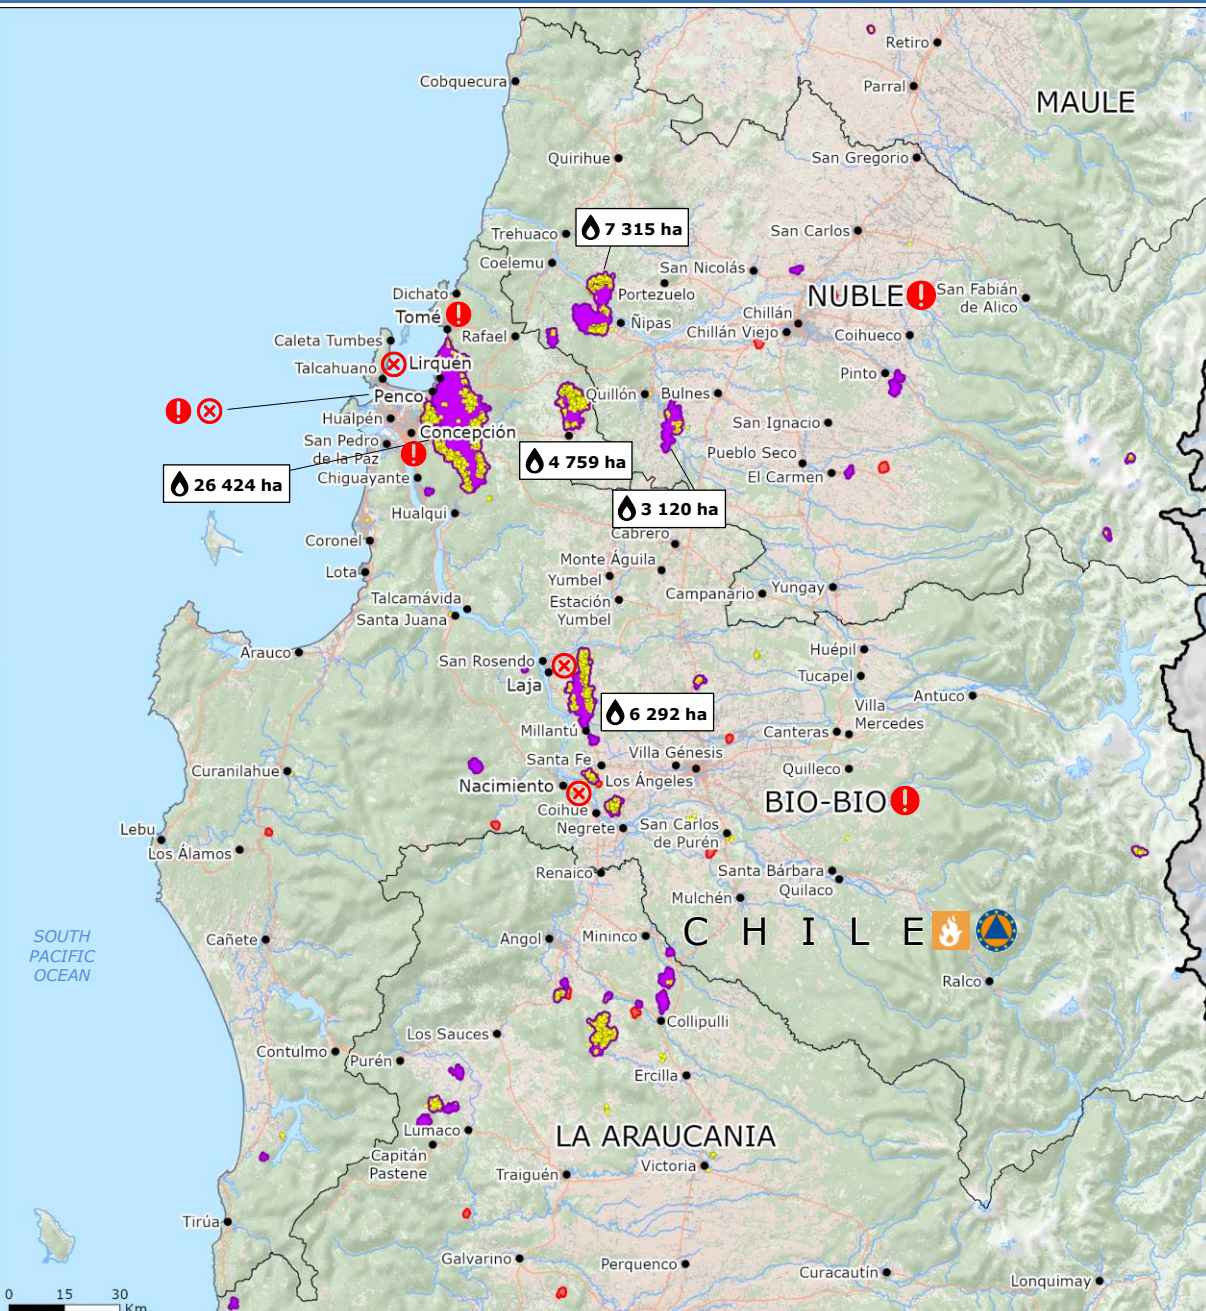

Chile | Ongoing wildfires

Impact assessment
as of 20 January at 3.30 UTC
Source: [SENAPRED](#), [IFRC](#)

- 20** Fatalities
- 75** Injured people
- 573** Currently sheltered people (**19** shelters)
- 6 576** Displaced people
Source: [IFRC](#)
- 7 079** Affected people
- 536** Destroyed houses

Location of burnt areas
Source: JRC [GWIS](#)

- 1 - 20 Jan
- Burnt area (ha)
Source: JRC [GWIS](#)

Last 2-days active fires
Source: JRC [GWIS](#)

- 19 - 20 Jan

- Municipality/region under disaster declaration
Source: [SENAPRED](#), [IFRC](#)
- Municipality under curfew
Source: [SENAPRED](#), [IFRC](#)
- GDACS [orange](#) alert

Land cover
Source: [Copernicus Global Land cover](#)

- Forests
- Grassland/Shrubland
- Cropland
- Densely populated area
Source: [Copernicus EMS GHSL](#)
- Main road
- Region boundary
- Country border

GWIS: Global Wildfire Information System.
© European Union, 2024. Map produced by the JRC. The boundaries and the names shown on this map do not imply official endorsement or acceptance by the European Union.