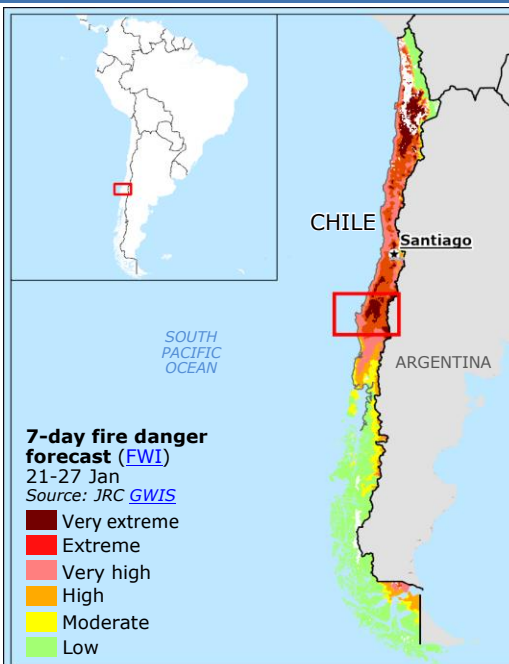

Chile | Ongoing wildfires

Impact assessment
as of 20 January at 3.30 UTC
Source: [SENAPRED](#), [IFRC](#)

- 20** Fatalities
- 75** Injured people
- 573** Currently sheltered people (**19** shelters)
- 6 576** Displaced people
Source: [IFRC](#)
- 7 079** Affected people
- 536** Destroyed houses

Location of burnt areas
Source: JRC [GWIS](#)

- 1 - 20 Jan
- Burnt area (ha)
Source: JRC [GWIS](#)

Last 2-days active fires
Source: JRC [GWIS](#)

- 19 - 20 Jan

- Municipality/region under disaster declaration
Source: [SENAPRED](#), [IFRC](#)
- Municipality under curfew
Source: [SENAPRED](#), [IFRC](#)
- GDACS [orange](#) alert