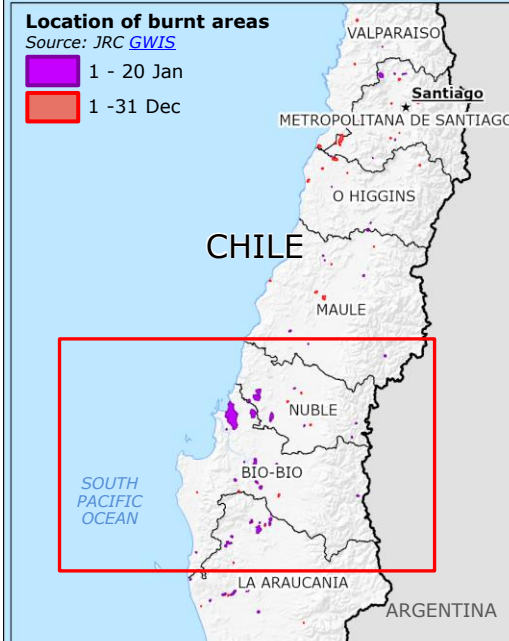

Chile | Ongoing wildfires

Impact assessment
as of 20 January at 3.30 UTC
Source: [SENAPRED](#), [IFRC](#)

- 20** Fatalities
- 75** Injured people
- 573** Currently sheltered people (**19** shelters)
- 6 576** Displaced people
Source: [IFRC](#)
- 7 079** Affected people
- 536** Destroyed houses

Location of burnt areas
Source: JRC [GWIS](#)

- 1 - 20 Jan
- Burnt area (ha)
Source: JRC [GWIS](#)

Last 2-days active fires
Source: JRC [GWIS](#)

- 19 - 20 Jan

- Municipality/region under disaster declaration
Source: [SENAPRED](#), [IFRC](#)
- Municipality under curfew
Source: [SENAPRED](#), [IFRC](#)
- GDACS [orange](#) alert

Land cover
Source: [Copernicus Global Land cover](#)

- Forests
- Grassland/Shrubland
- Cropland
- Densely populated area
Source: [Copernicus EMS GHSL](#)
- Main road
- Region boundary
- Country border

GWIS: Global Wildfire Information System.
© European Union, 2024. Map produced by the JRC. The boundaries and the names shown on this map do not imply official endorsement or acceptance by the European Union.